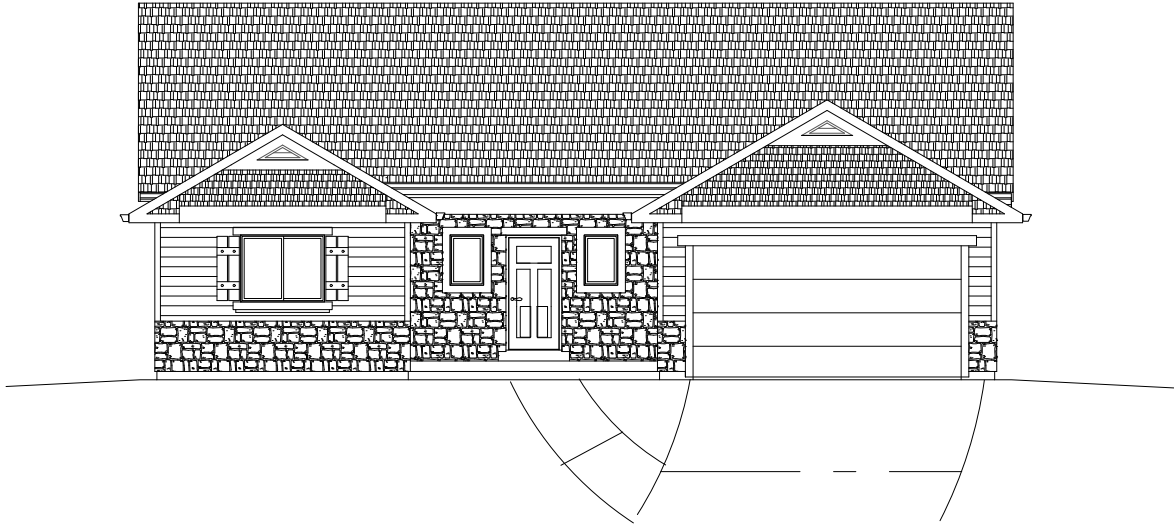

# Monticello

Main Level: 1408 SF  
Basement Level: 1476 SF  
Upper Level: N/A  
Total: 2884 SF

Bedrooms: 3  
Baths: 2  
Width: 50' 0"  
Depth: 45' 0"