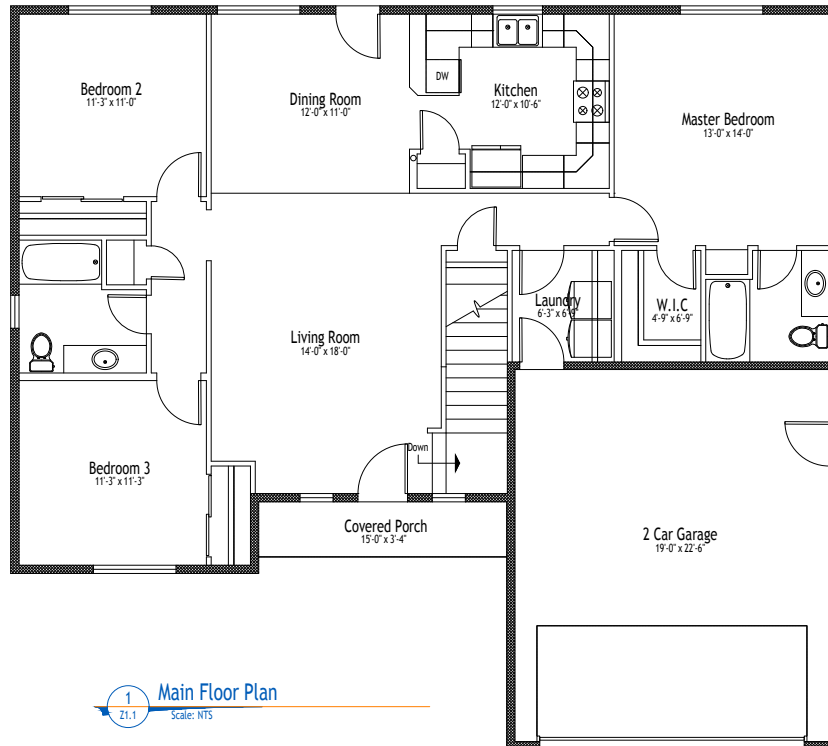

# Monticello

Main Level: 1408 SF  
Basement Level: 1476 SF  
Upper Level: N/A  
Total: 2884 SF

Bedrooms: 3  
Baths: 2  
Width: 50' 0"  
Depth: 45' 0"